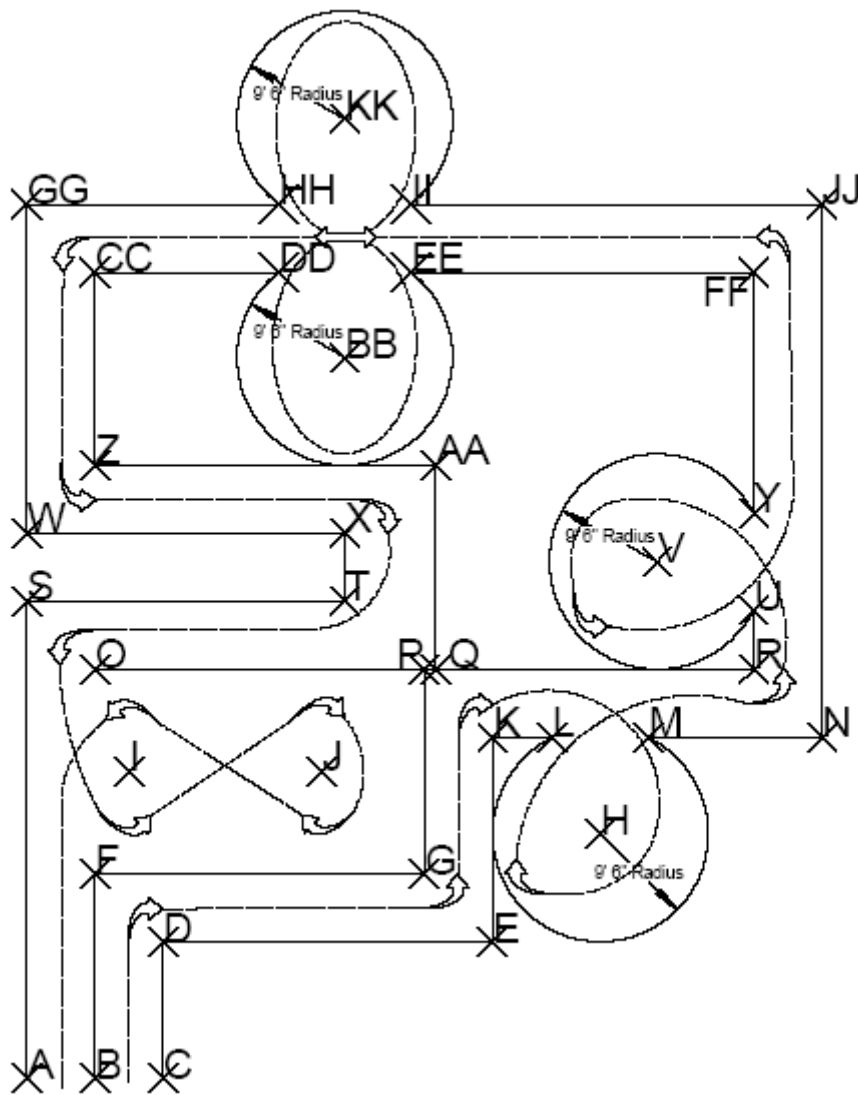

Loopty Loop

All measurements are to center of cone.

Reference Point	Up	Over
A	0'	0'
B	0'	6'
C	0'	12'
D	12'	12'
E	12'	41'

F	18'	6'
G	18'	35'
H	21'6"	50'6"
I	27'	9'
J	27'	26'
K	30'	41'
L	30'	46'3"
M	30'	54'9"
N	30'	70'
O	36'	6'
P	36'	35'
Q	36'	36'
R	36'	64'
S	42'	0'
T	42'	28'
U	41'3"	64'
V	45'6"	55'6"
W	48'	0'
X	48'	28'
Y	49'9"	64'
Z	54'	0'
AA	54'	36'
BB	63'6"	28'
CC	71'	6'
DD	71'	22'2"
EE	71'	33'10"
FF	71'	64'
GG	77'	0'
HH	77'	22'2"
II	77'	33'10"
JJ	77'	77'
KK	84'6"	28'